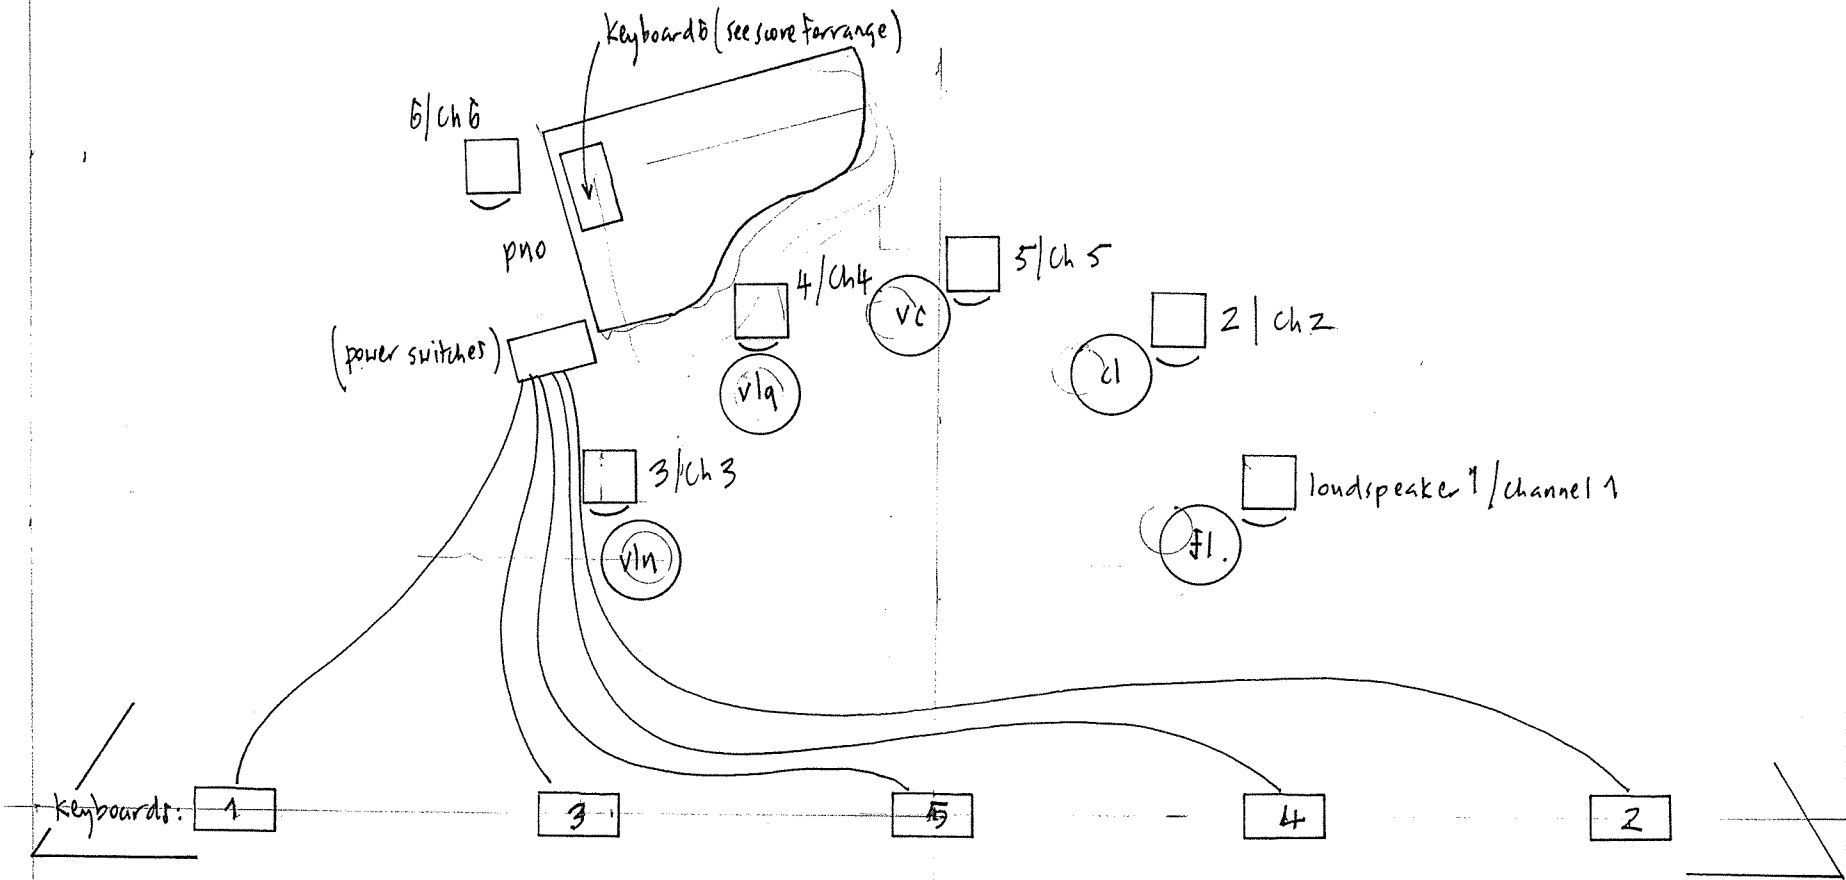

STAGE LAYOUT

Commissioned by WM Berlin and 'Audio Poverty' Festival, Berlin

Commissioned by IDM 2002 - 'Audio Poverty' Festival.

For Ensemble Mosaik